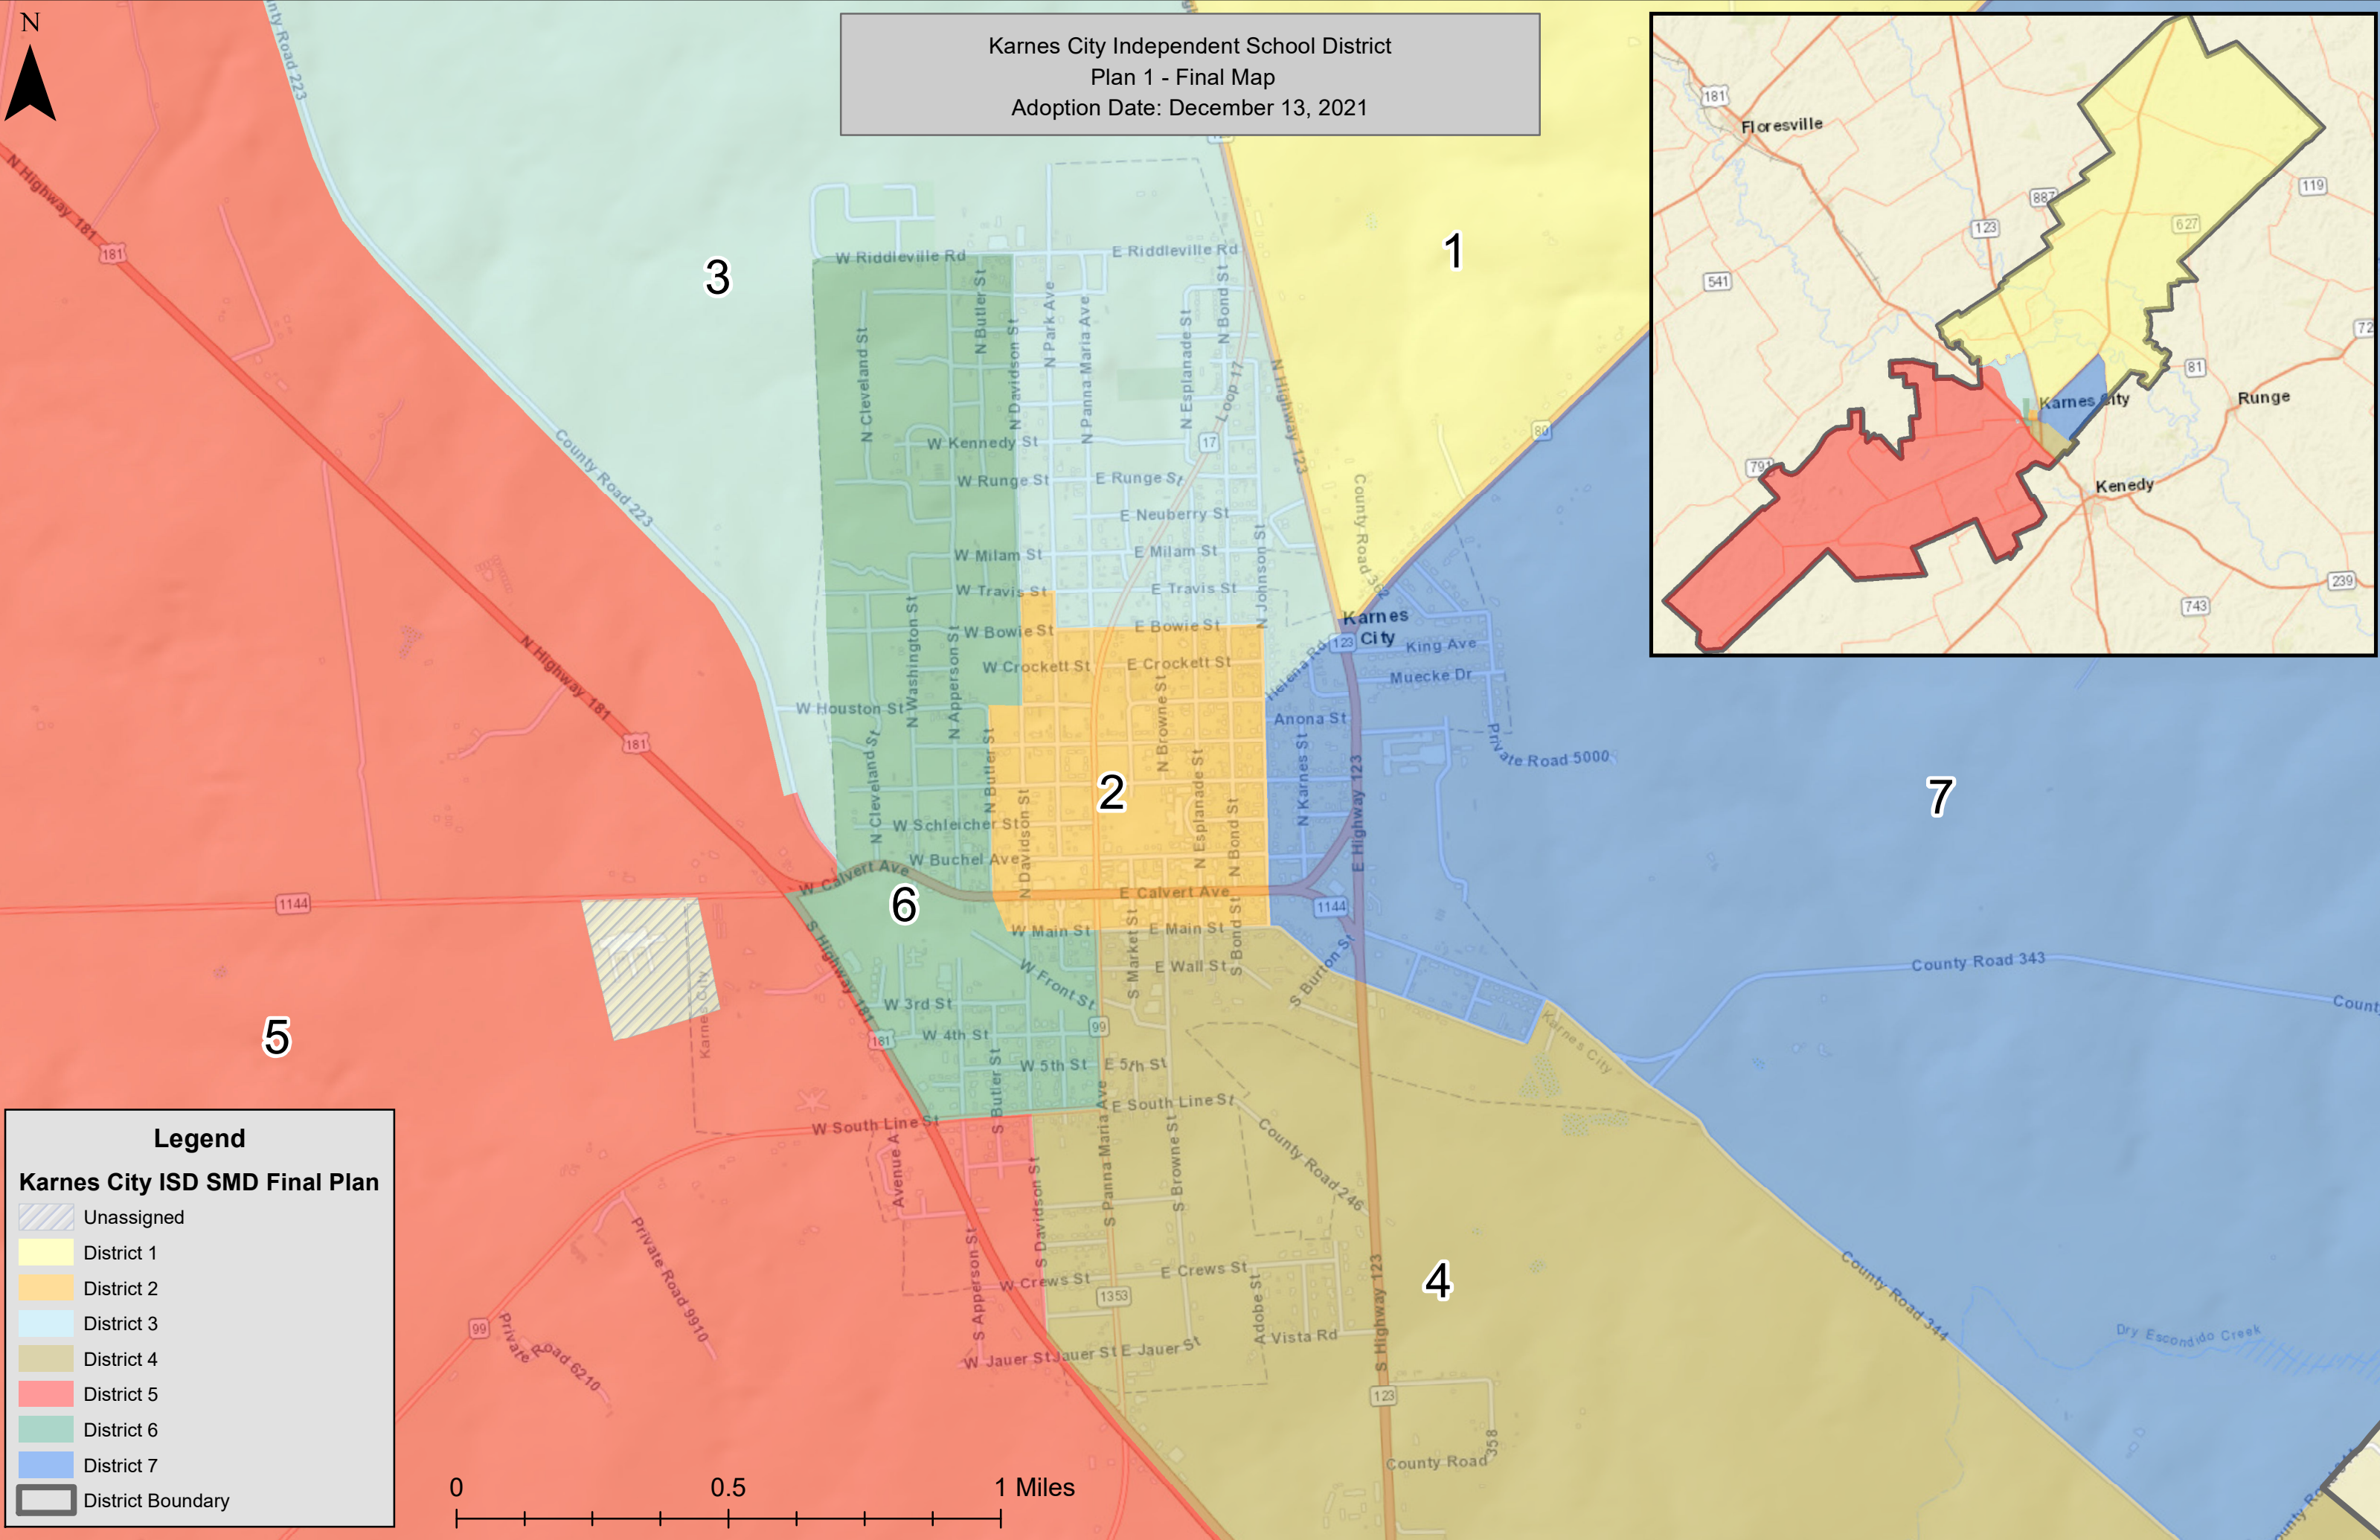

Karnes City Independent School District
 Plan 1 - Final Map
 Adoption Date: December 13, 2021

Legend

Karnes City ISD SMD Final Plan

- Unassigned
- District 1
- District 2
- District 3
- District 4
- District 5
- District 6
- District 7
- District Boundary