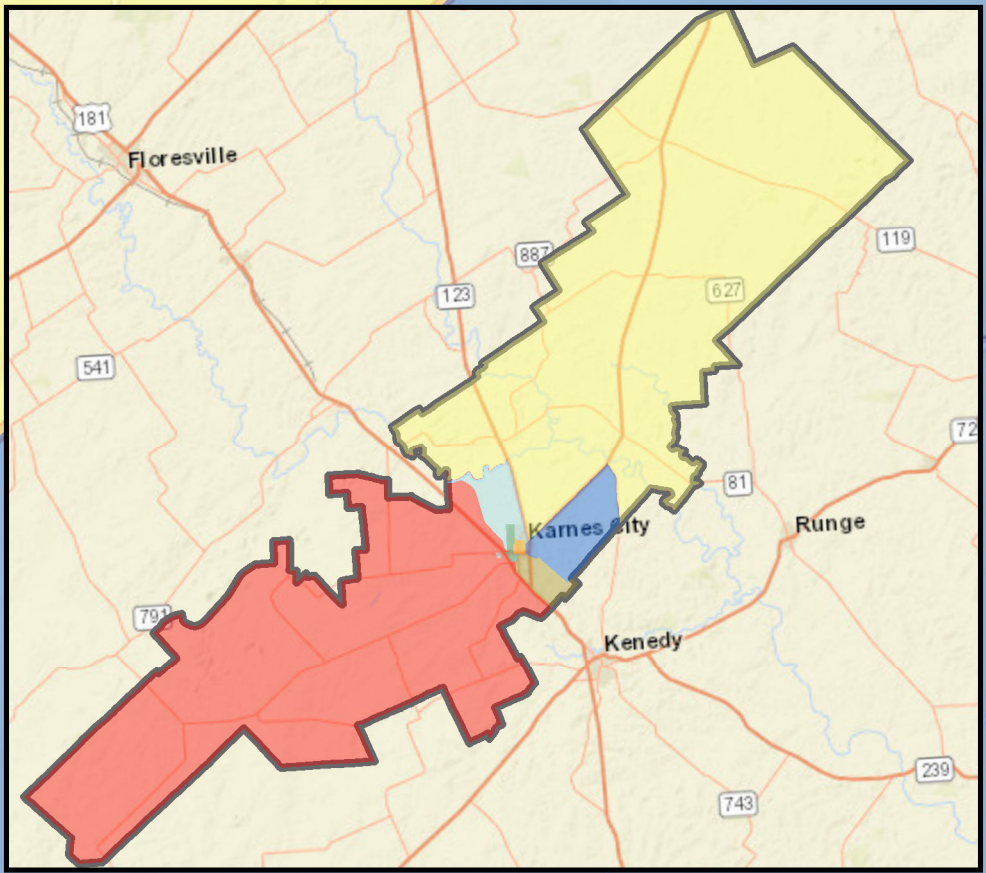

Karnes City Independent School District
 Plan 1 - Final Map
 Adoption Date: December 13, 2021

Legend

Karnes City ISD SMD Final Plan

- Unassigned
- District 1
- District 2
- District 3
- District 4
- District 5
- District 6
- District 7
- District Boundary