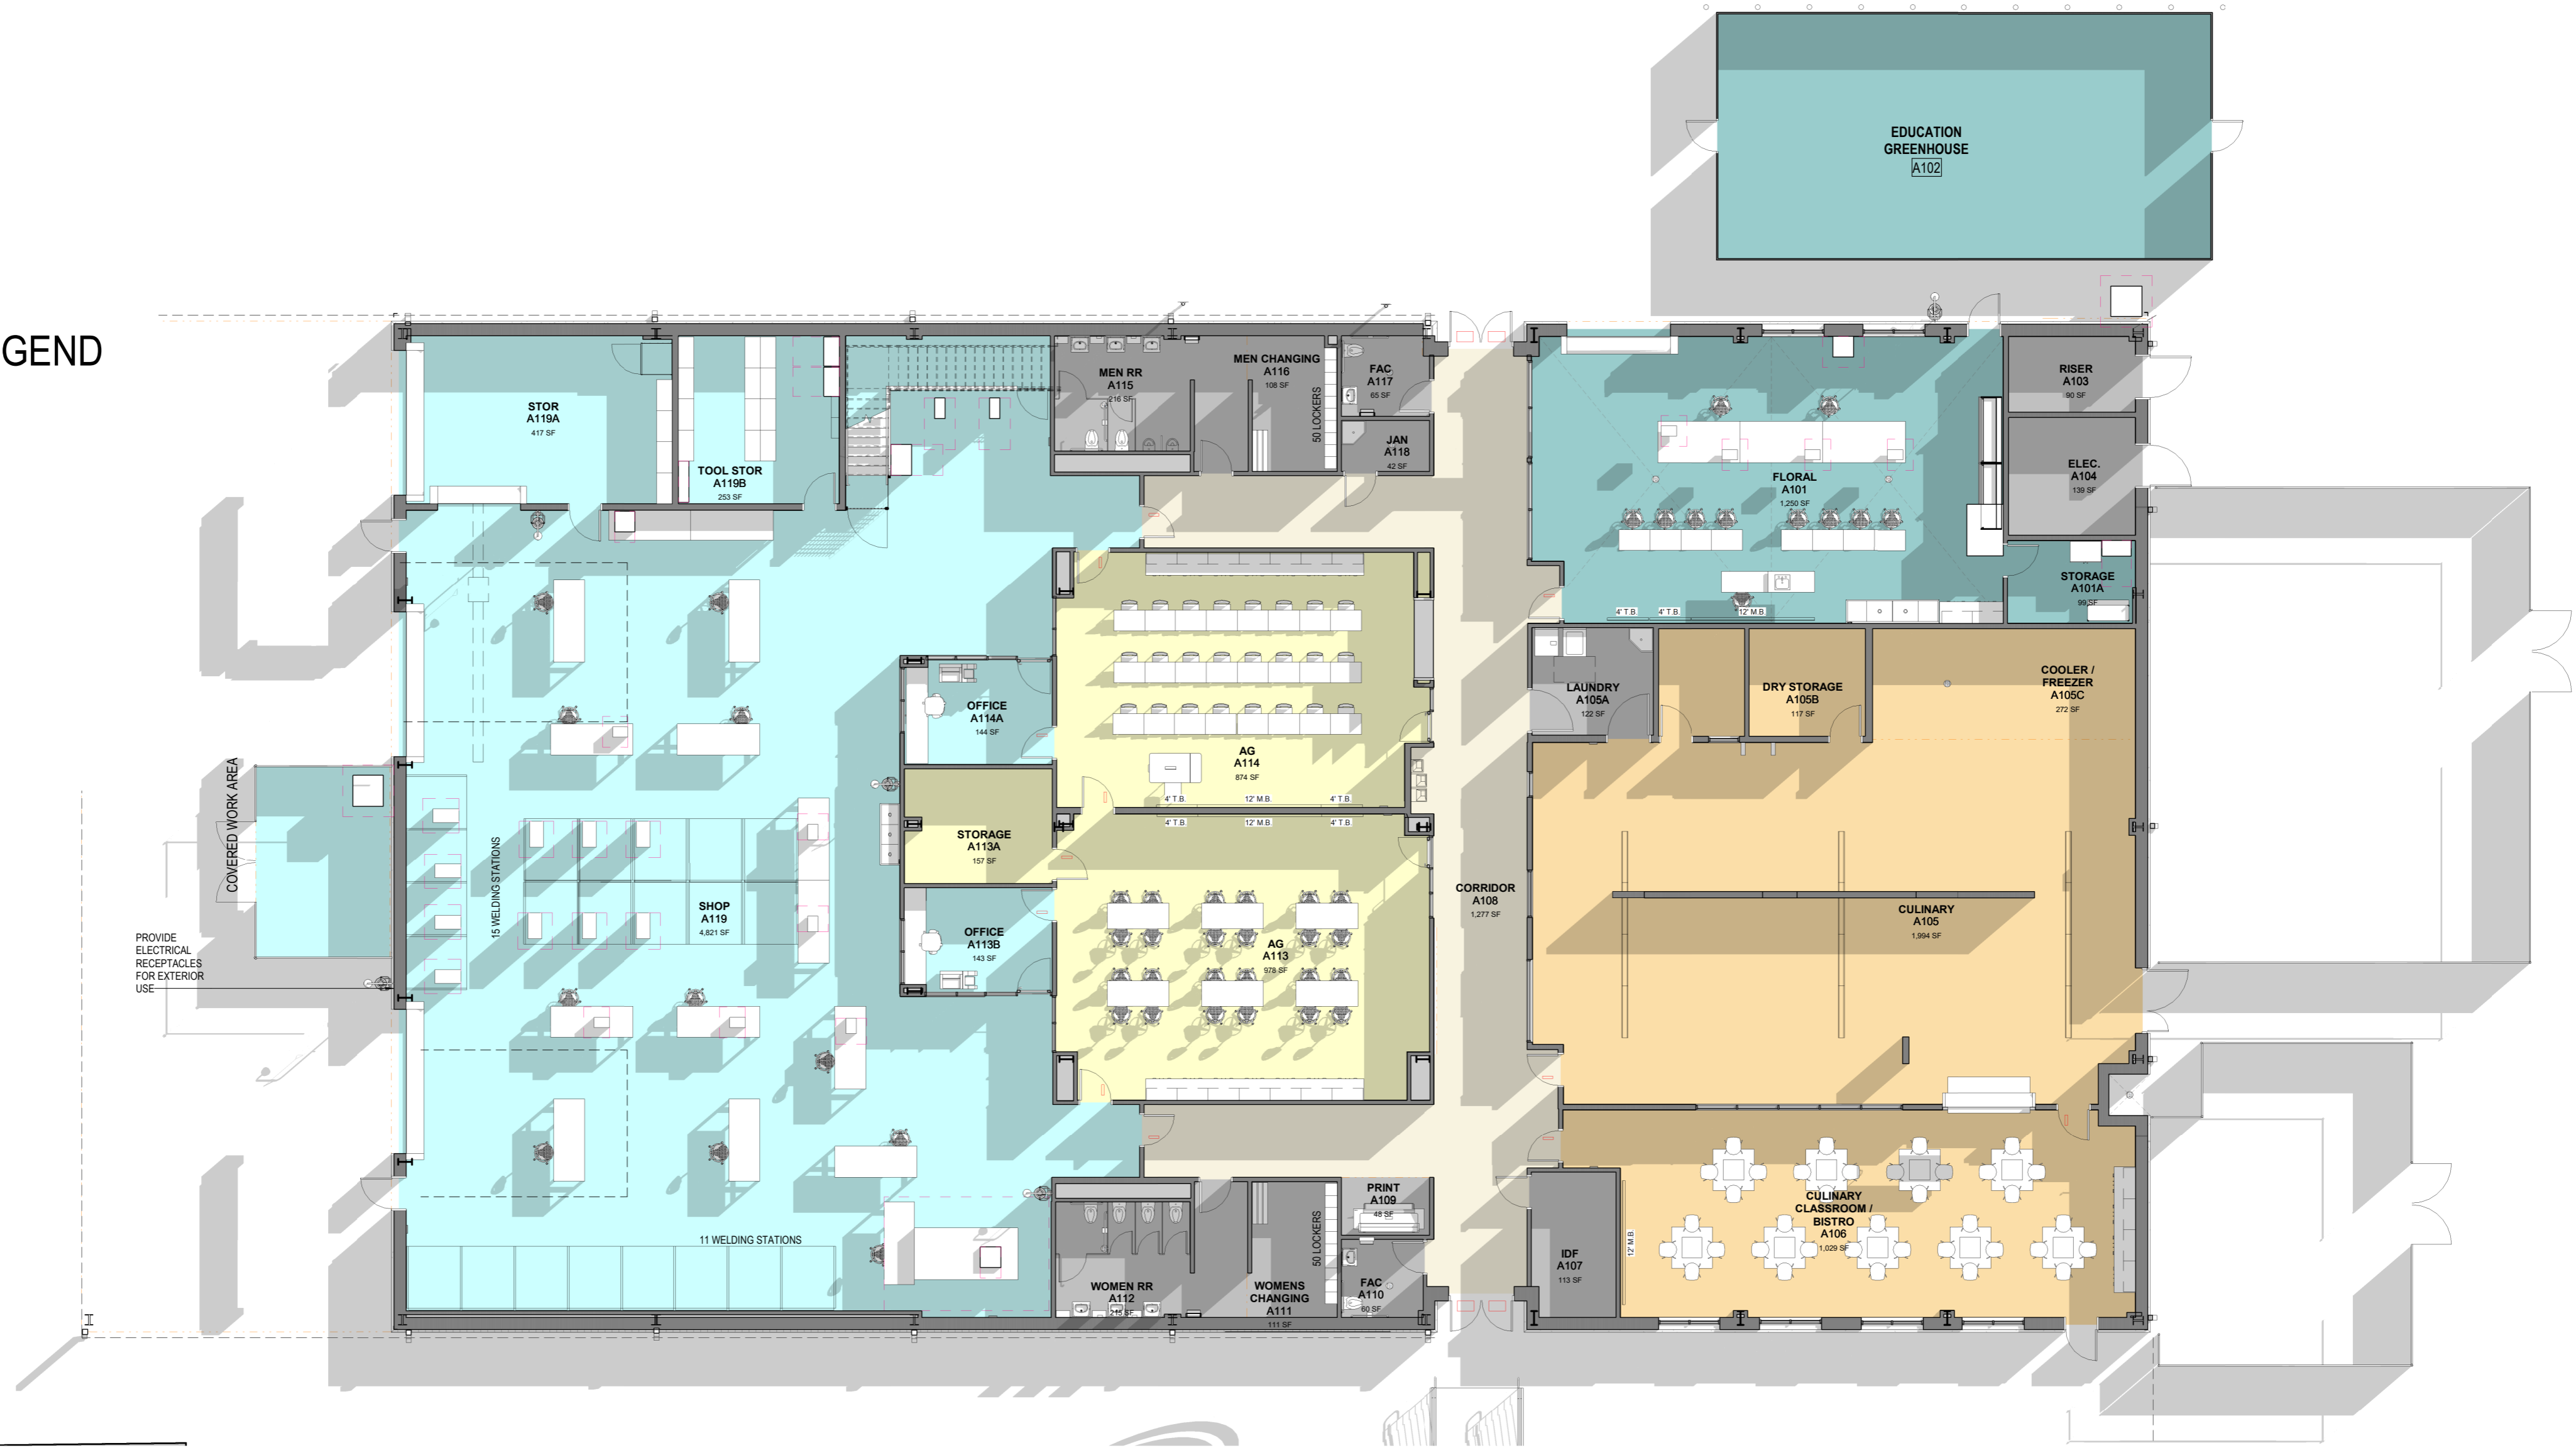

Site Plan

New CTE Facility
Karnes City Independent School District

DEPARTMENT COLOR LEGEND

- AG
- CIRCULATION
- CULINARY
- FLORAL
- SUPPORT
- WELDING

Floor Plan

New CTE Facility
Karnes City Independent School District